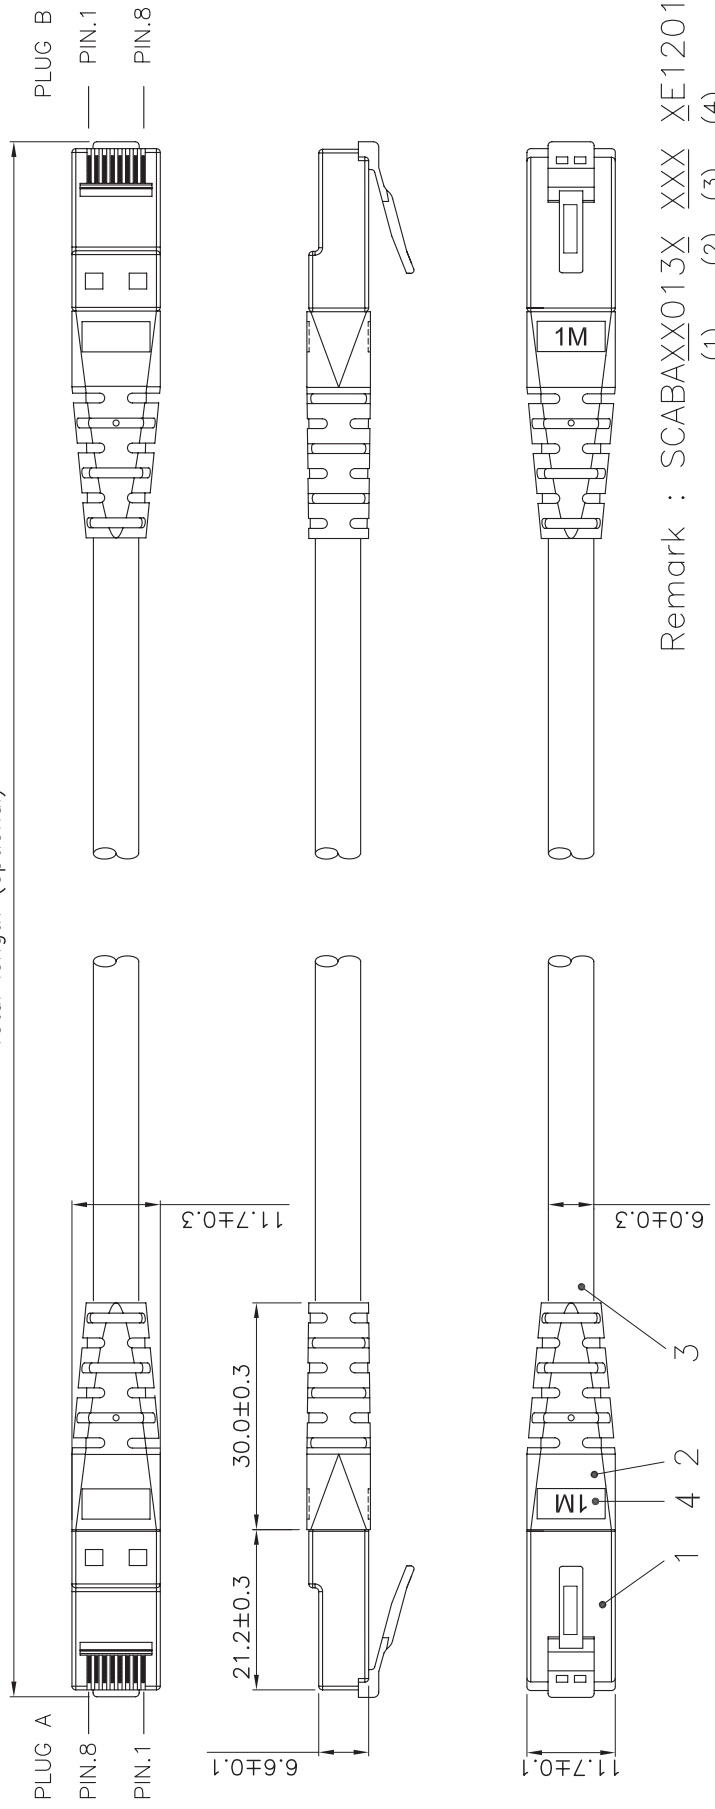

Datenblatt - Fiche technique - Data sheet

**21.15.1532**

ROLINE UTP-Patchkabel Kat.6, gelb, 1,0 m

Cordon ROLINE Cat.6 UTP, jaune, 1,0 m

ROLINE UTP Patch Cord, Cat.6, yellow, 1.0 m

Total length (optional)

Remark : SCABAXX013X XXX XE1201

- (1) XX : Jacket Color
  - 01=Black(RAL9011), 02=Gray(RAL7035), 03=Red(RAL3031)
  - 05=White(RAL9010), 06=Yellow(RAL1021), 07=Blue(RAL5015)
  - 08=Green(RAL6029), 09=Orange(RAL2003), 10=Purple(RAL4005)
  - 11=Pink(RAL4003)
- (2) X : Wiring
  - 1=T568A, 2=T568B, 3=T568A & T568B combination
- (3) XXX : Length
- (4) Length Unit : 1=cm, 2=meter, 3=feet.
  - (3)(4) : 0501=0.5meter(50cm), 0012=1meter, 0102=10meter
  - 0033=3feet, 0103=10feet

Specification :

- Material :
- 1. RJ45 Plug : (P/N : PU8850)
  - 1-1. Housing : Polycarbonate, UL 94V-2, Transparent color.
  - 1-2. Contact material : Phosphor Bronze with 50-60 micro-inch Nickel plated.
  - 1-3. Contact finished : Min. 50 micro-inch Gold plated.
- 2. Narrow PVC Molded.
- 3. Cable : UTP UnShielded and Twisted,
  - 4 pair Stranded wire UL material approved.
  - 24 AWG conductor and PVC jacket.
- 4. length mark(latch side) : 0.3M,0.5M,0.75M,1M,1.5M,2M,3M,5M,7M,7.5M, 10M,15M,20M,25M,30M.
- 5. Print : roline UTP PATCH CABLE 24AWG 4PR EIA/TIA-568B.2-1  
CAT.6 XXXXXX-X

DRAWING		17.MAR.2009		Connie	
CHECK		17.MAR.2009		KLi	
APPROVAL		17.MAR.2009		Yty	
SCALE		1/1 (A4)	UNIT	mm	
DRAWING NO.		21.15.XXXX(SAT)		DRAWING CLASSIFICATION	
DRAWING CLASSIFICATION		SHEET		1 OF 1	
ITEM NO.:		21.15.XXXX		DES.:	
		C6 UTP Patch Cord			
				A1	